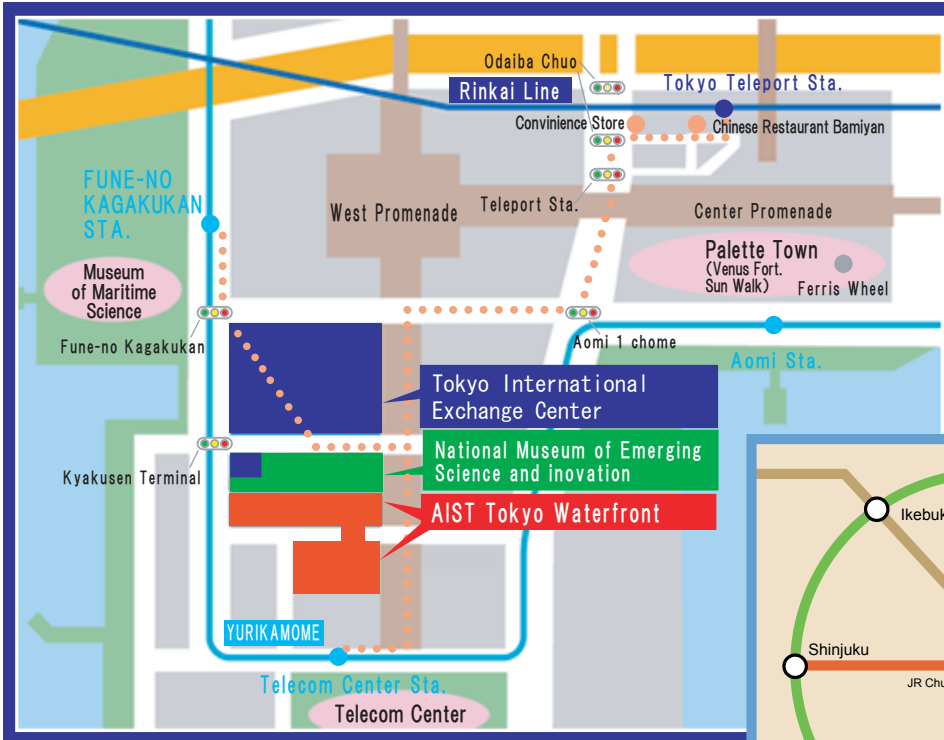

Tokyo Academic Park / Access map

■ Odaiba area map

■ Vicinity map

Tokyo Academic Park,
2-2-1 Aomi, Koto-ku, Tokyo 135-8630
TEL 03-5520-6055

■ Access by train

国際研究交流大学村
TOKYO ACADEMIC PARK