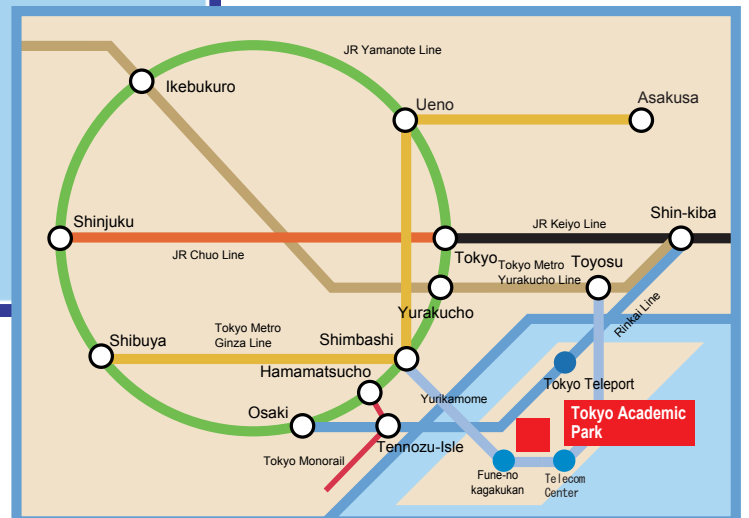

Tokyo Academic Park / Access map

■ Odaiba area map

■ Vicinity map

Tokyo Academic Park,
2-2-1 Aomi, Koto-ku, Tokyo 135-8630
TEL 03-5520-6055

■ Access by train

国際研究交流大学村
TOKYO ACADEMIC PARK