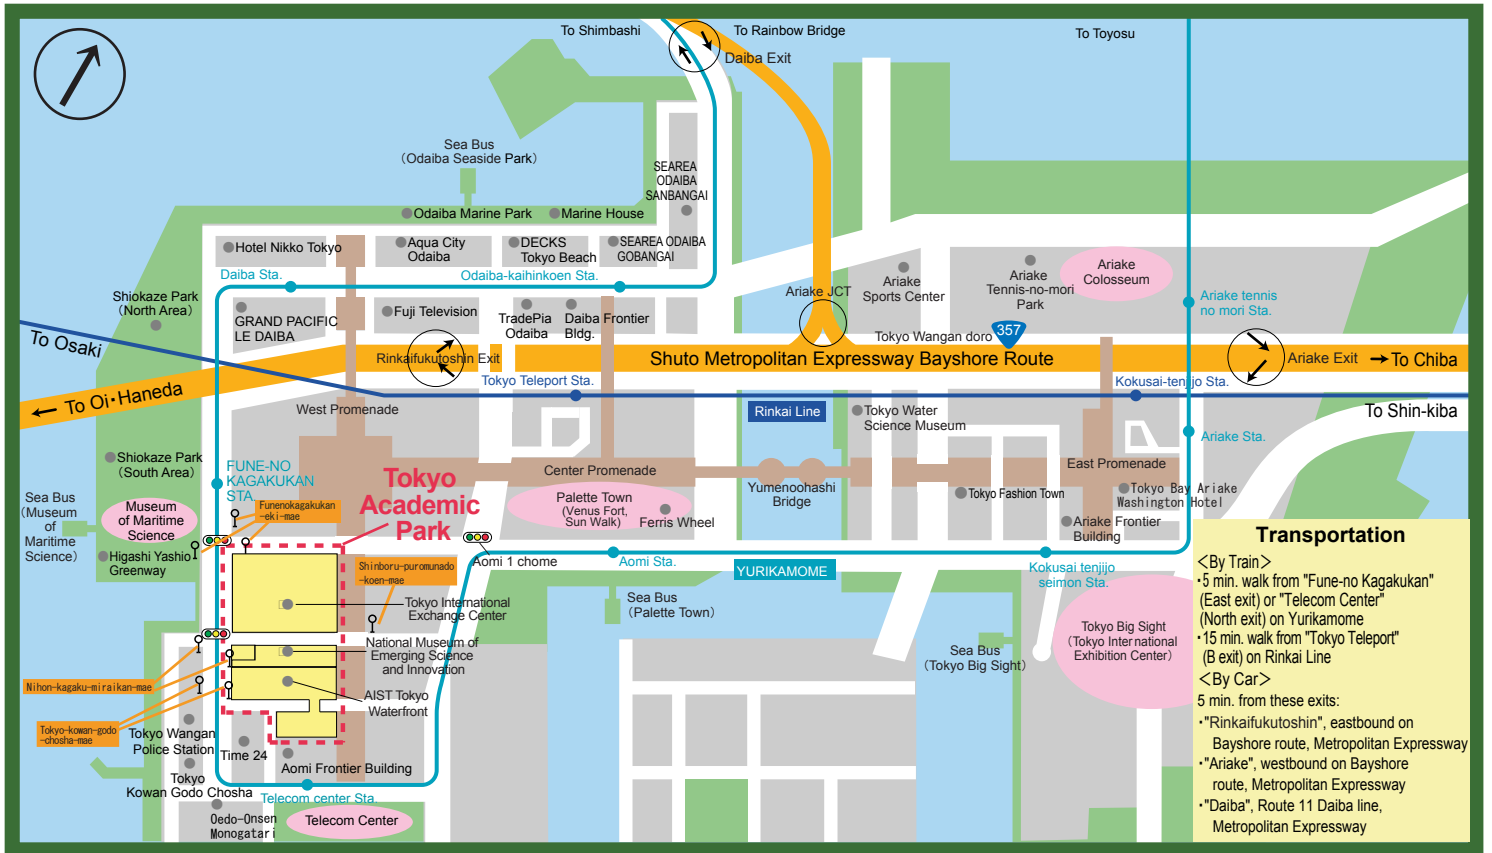

Tokyo Academic Park / Access map

■ Odaiba area map

■ Vicinity map

Tokyo Academic Park,
2-2-1 Aomi, Koto-ku, Tokyo 135-8630
TEL 03-5520-6055

■ Access by train

国際研究交流大学村
TOKYO ACADEMIC PARK