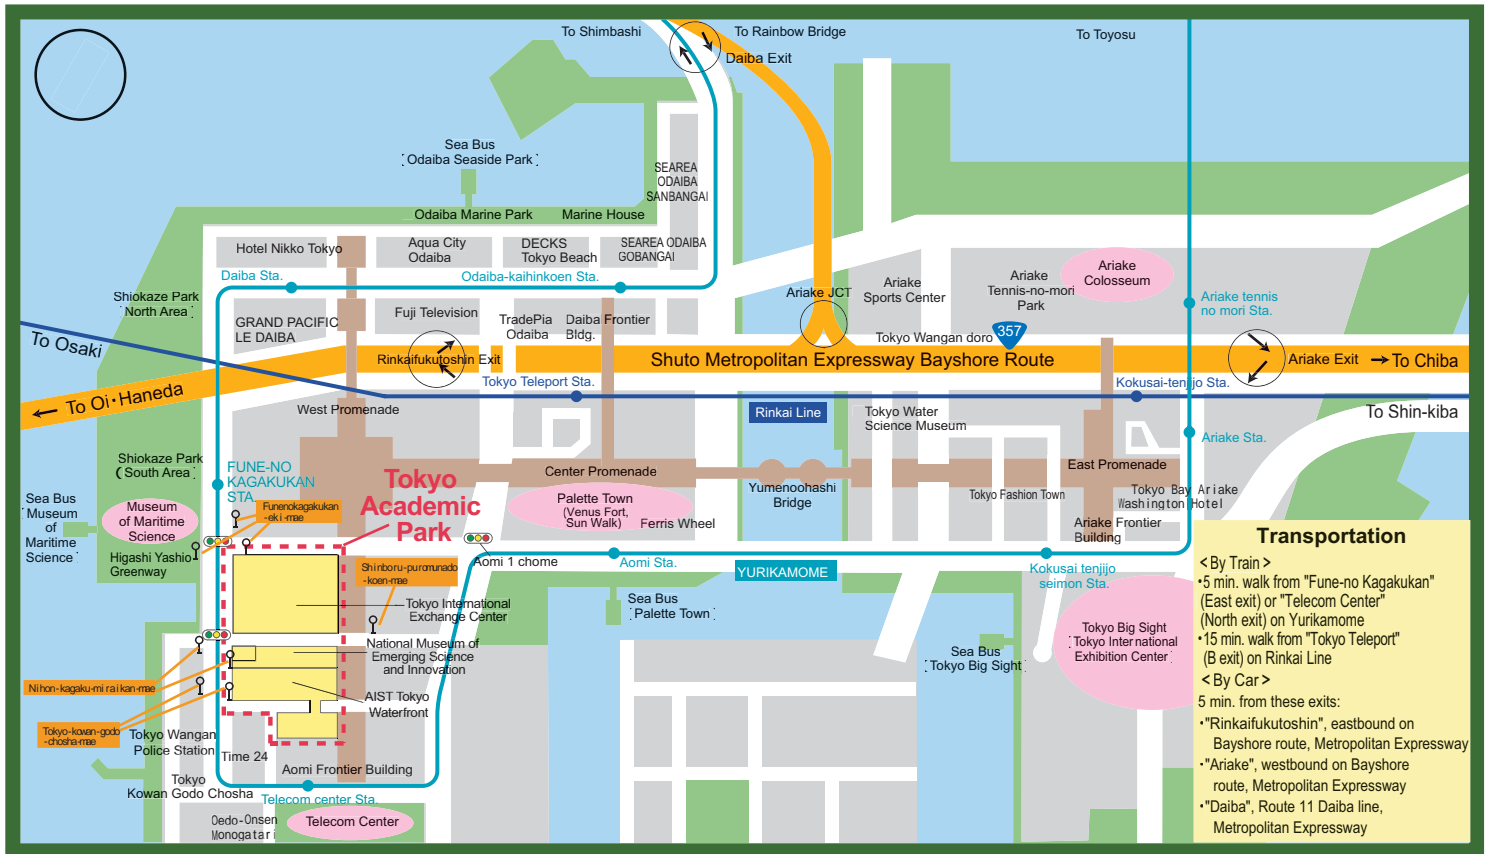

Tokyo Academic Park / Access map

Odaiba area map

Vicinity map

2-2-1, Aomi, Koto-ku, Tokyo 135-8630
TEL 03-5520-6055

Access by train

国際研究交流大学村
TOKYO ACADEMIC PARK