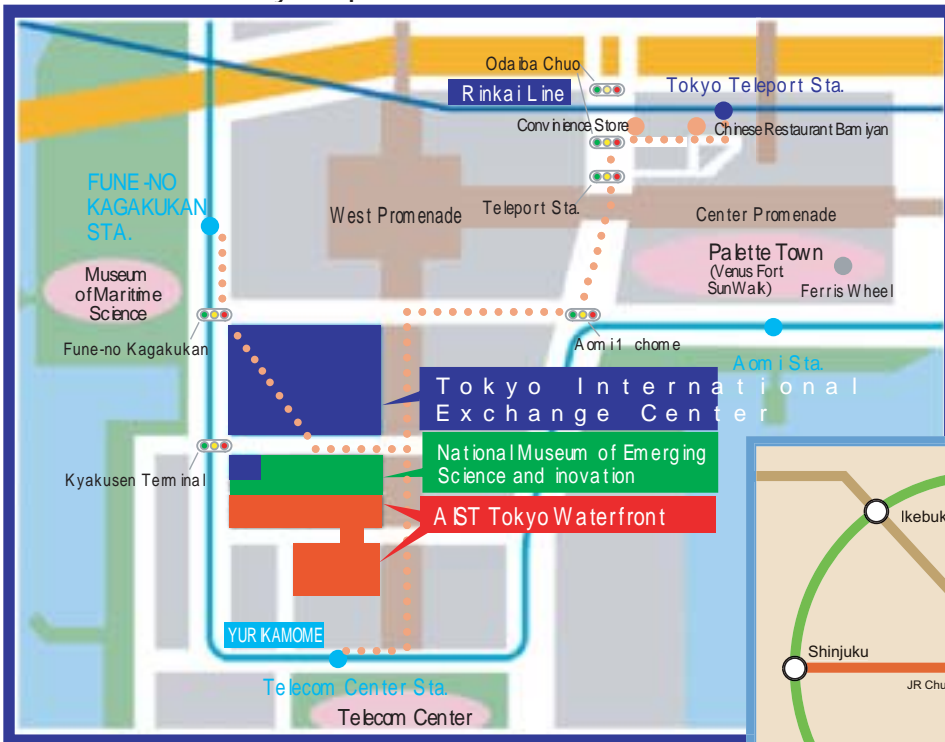

Tokyo Academic Park / Access map

Odaiba area map

Vicinity map

2-2-1, Aomi, Koto-ku, Tokyo 135-8630
TEL 03-5520-6055

Access by train

国際研究交流大学村
TOKYO ACADEMIC PARK